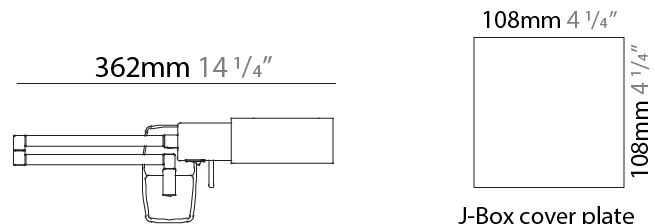

GENERAL

Series: Elea Lectura
 Brand: Milan
 Division: Design
 Mounting Type: Surface
 Mounting Location: Wall

PHYSICAL

Shape: Abstract
 Length (mm): 362 - 550
 Length (in): 14 1/4
 Height (mm): 118
 Height (in): 4 5/8
 Extension (mm): 362 - 550
 Extension (in): 14 1/4
 Light Distribution: Adjustable / Direct
 Fixture Finish: **BLK / NIC**
 Fixture Material: Aluminum

OPTICAL

Adjustability: Tilting and rotating

RATINGS AND CERTIFICATIONS

Certified By: Certified for North American Standards
 IP rating: IP20

ELEA LECTURA SURFACE

D93246-

PROJECT _____

TYPE _____

GENERAL

Series: Elea Lectura
 Brand: Milan
 Division: Design
 Mounting Type: Portable
 Mounting Location: Floor
 Subcategory: Floor

PHYSICAL

Shape: Abstract
 Length (mm): 362 - 529
 Length (in): 14 1/4
 Height (mm): 900 - 1250
 Height (in): 35 3/8
 Extension (mm): 362 - 529
 Extension (in): 14 1/4
 Light Distribution: Adjustable / Direct
 Fixture Finish: [BLK / NIC](#)
 Fixture Material: Aluminum