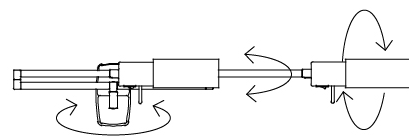

ELEA LECTURA SURFACE

D93246-

base number   Finish
Options

PROJECT	_____
TYPE	_____
SPECIFIER	_____
QUANTITY	_____
DATE	_____

1. To build a product code in our configurator select the specify button on the base model # product page
2. To build a manual product code on this datasheet choose from the options listed below in blue font and add the suffix to the base model #

GENERAL

Series: Elea Lectura
Brand: Milan
Division: Design
Mounting Type: Surface
Mounting Location: Wall

PHYSICAL

Shape: Abstract
Length (mm): 362 - 550
Length (in): 14 1/4
Height (mm): 118
Height (in): 4 5/8
Extension (mm): 362 - 550
Extension (in): 14 1/4
Light Distribution: Adjustable / Direct
Fixture Finish: **BLK / NIC**
Fixture Material: Aluminum

ELECTRICAL

Lamp Type: LED
Input Wattage (W): 12
Dimming: Electronic Low Voltage Dimming
Input Voltage (V): 120Vac Direct Line

LED

Number of LEDs: 3
Color Temperature (°K): 2700-2900
Max. Delivered Lumen (lm): 900
CRI: >80 CRI

OPTICAL

Adjustability: Tilting and rotating

RATINGS AND CERTIFICATIONS

Certified By: Certified for North American Standards
IP rating: IP20