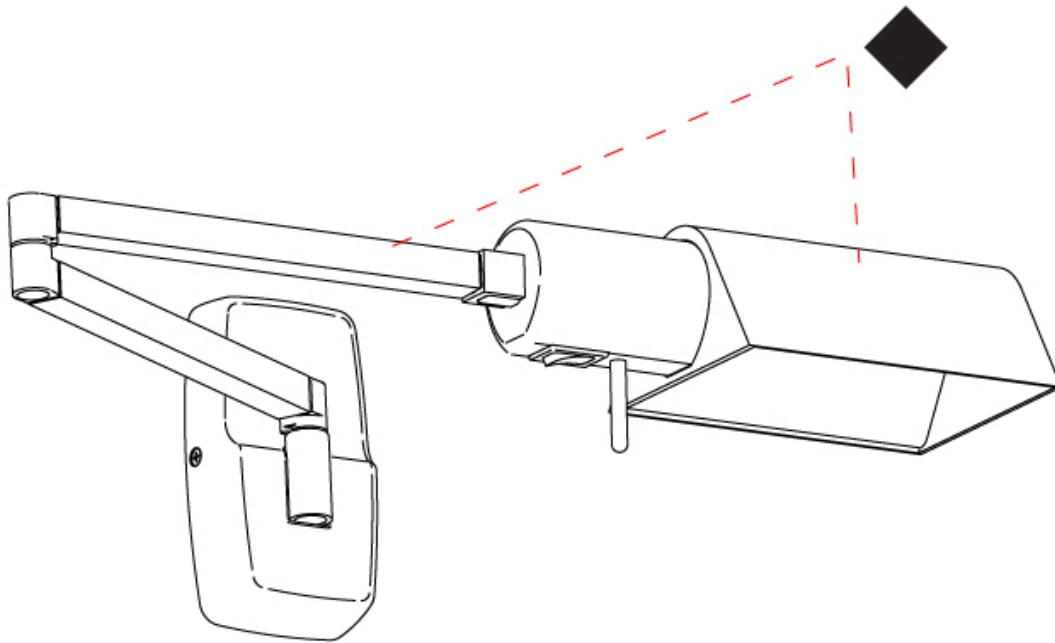

ELEA LECTURA SURFACE

D93246-

PROJECT _____

TYPE _____

SPECIFIER _____

QUANTITY _____

DATE _____

D