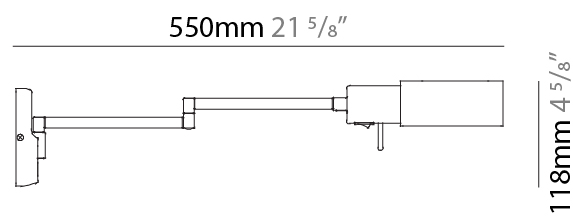

GENERAL

Series: Elea Lectura
 Brand: Milan
 Division: Design
 Mounting Type: Surface
 Mounting Location: Wall

PHYSICAL

Shape: Abstract
 Length (mm): 362 - 550
 Length (in): 14 1/4
 Height (mm): 118
 Height (in): 4 5/8
 Extension (mm): 362 - 550
 Extension (in): 14 1/4
 Light Distribution: Adjustable / Direct
 Fixture Finish: **BLK / NIC**
 Fixture Material: Aluminum

OPTICAL

Adjustability: Tilting and rotating

RATINGS AND CERTIFICATIONS

Certified By: Certified for North American Standards
 IP rating: IP20

ELEA LECTURA SURFACE

D93246-

PROJECT _____

TYPE _____

GENERAL

Series: Elea Lectura
 Brand: Milan
 Division: Design
 Mounting Type: Portable
 Mounting Location: Floor
 Subcategory: Floor

PHYSICAL

Shape: Abstract
 Length (mm): 362 - 529
 Length (in): 14 1/4
 Height (mm): 900 - 1250
 Height (in): 35 3/8
 Extension (mm): 362 - 529
 Extension (in): 14 1/4
 Light Distribution: Adjustable / Direct
 Fixture Finish: [BLK / NIC](#)
 Fixture Material: Aluminum