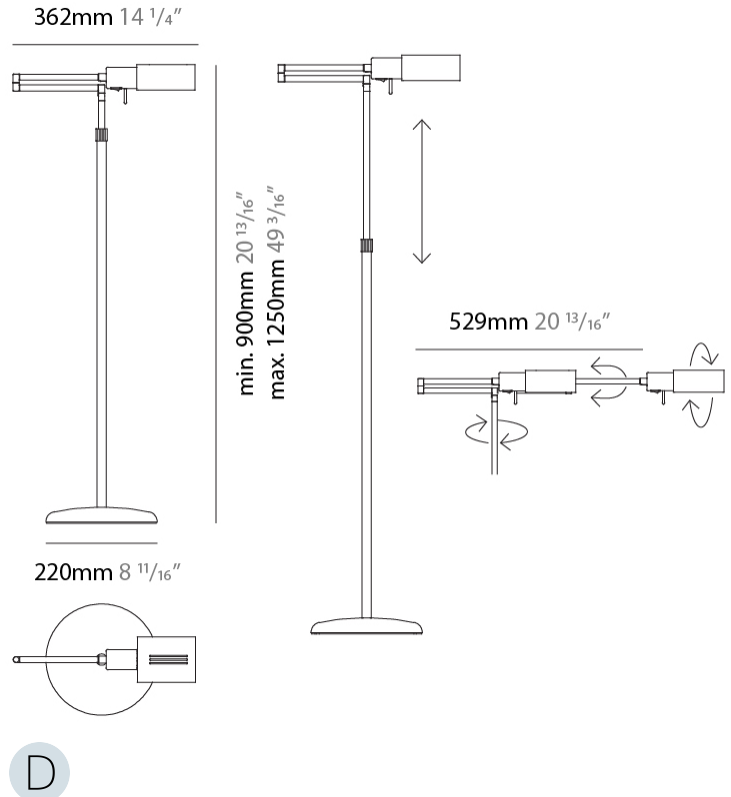

GENERAL

Series: Elea Lectura
 Brand: Milan
 Division: Design
 Mounting Type: Surface
 Mounting Location: Wall

PHYSICAL

Shape: Abstract
 Length (mm): 362 - 550
 Length (in): 14 1/4
 Height (mm): 118
 Height (in): 4 5/8
 Extension (mm): 362 - 550
 Extension (in): 14 1/4
 Light Distribution: Adjustable / Direct
 Fixture Finish: **BLK / NIC**
 Fixture Material: Aluminum

GENERAL

Series: Elea Lectura
 Brand: Milan
 Division: Design
 Mounting Type: Portable
 Mounting Location: Floor
 Subcategory: Floor

PHYSICAL

Shape: Abstract
 Length (mm): 362 - 529
 Length (in): 14 1/4
 Height (mm): 900 - 1250
 Height (in): 35 3/8
 Extension (mm): 362 - 529
 Extension (in): 14 1/4
 Light Distribution: Adjustable / Direct
 Fixture Finish: [BLK / NIC](#)
 Fixture Material: Aluminum

ELECTRICAL

Lamp Type: LED
 Input Wattage (W): 12
 Dimming: Electronic Low Voltage Dimming
 Input Voltage (V): 120Vac Direct Line

LED

Number of LEDs: 3
 Color Temperature (°K): 2700-2900
 Max. Delivered Lumen (lm): 900
 CRI: >80 CRI

OPTICAL

Adjustability: Tilting and rotating

RATINGS AND CERTIFICATIONS

Certified By: Certified for North American Standards
 IP rating: IP20

ELEA LECTURA PORTABLE

D94050-

PROJECT

TYPE